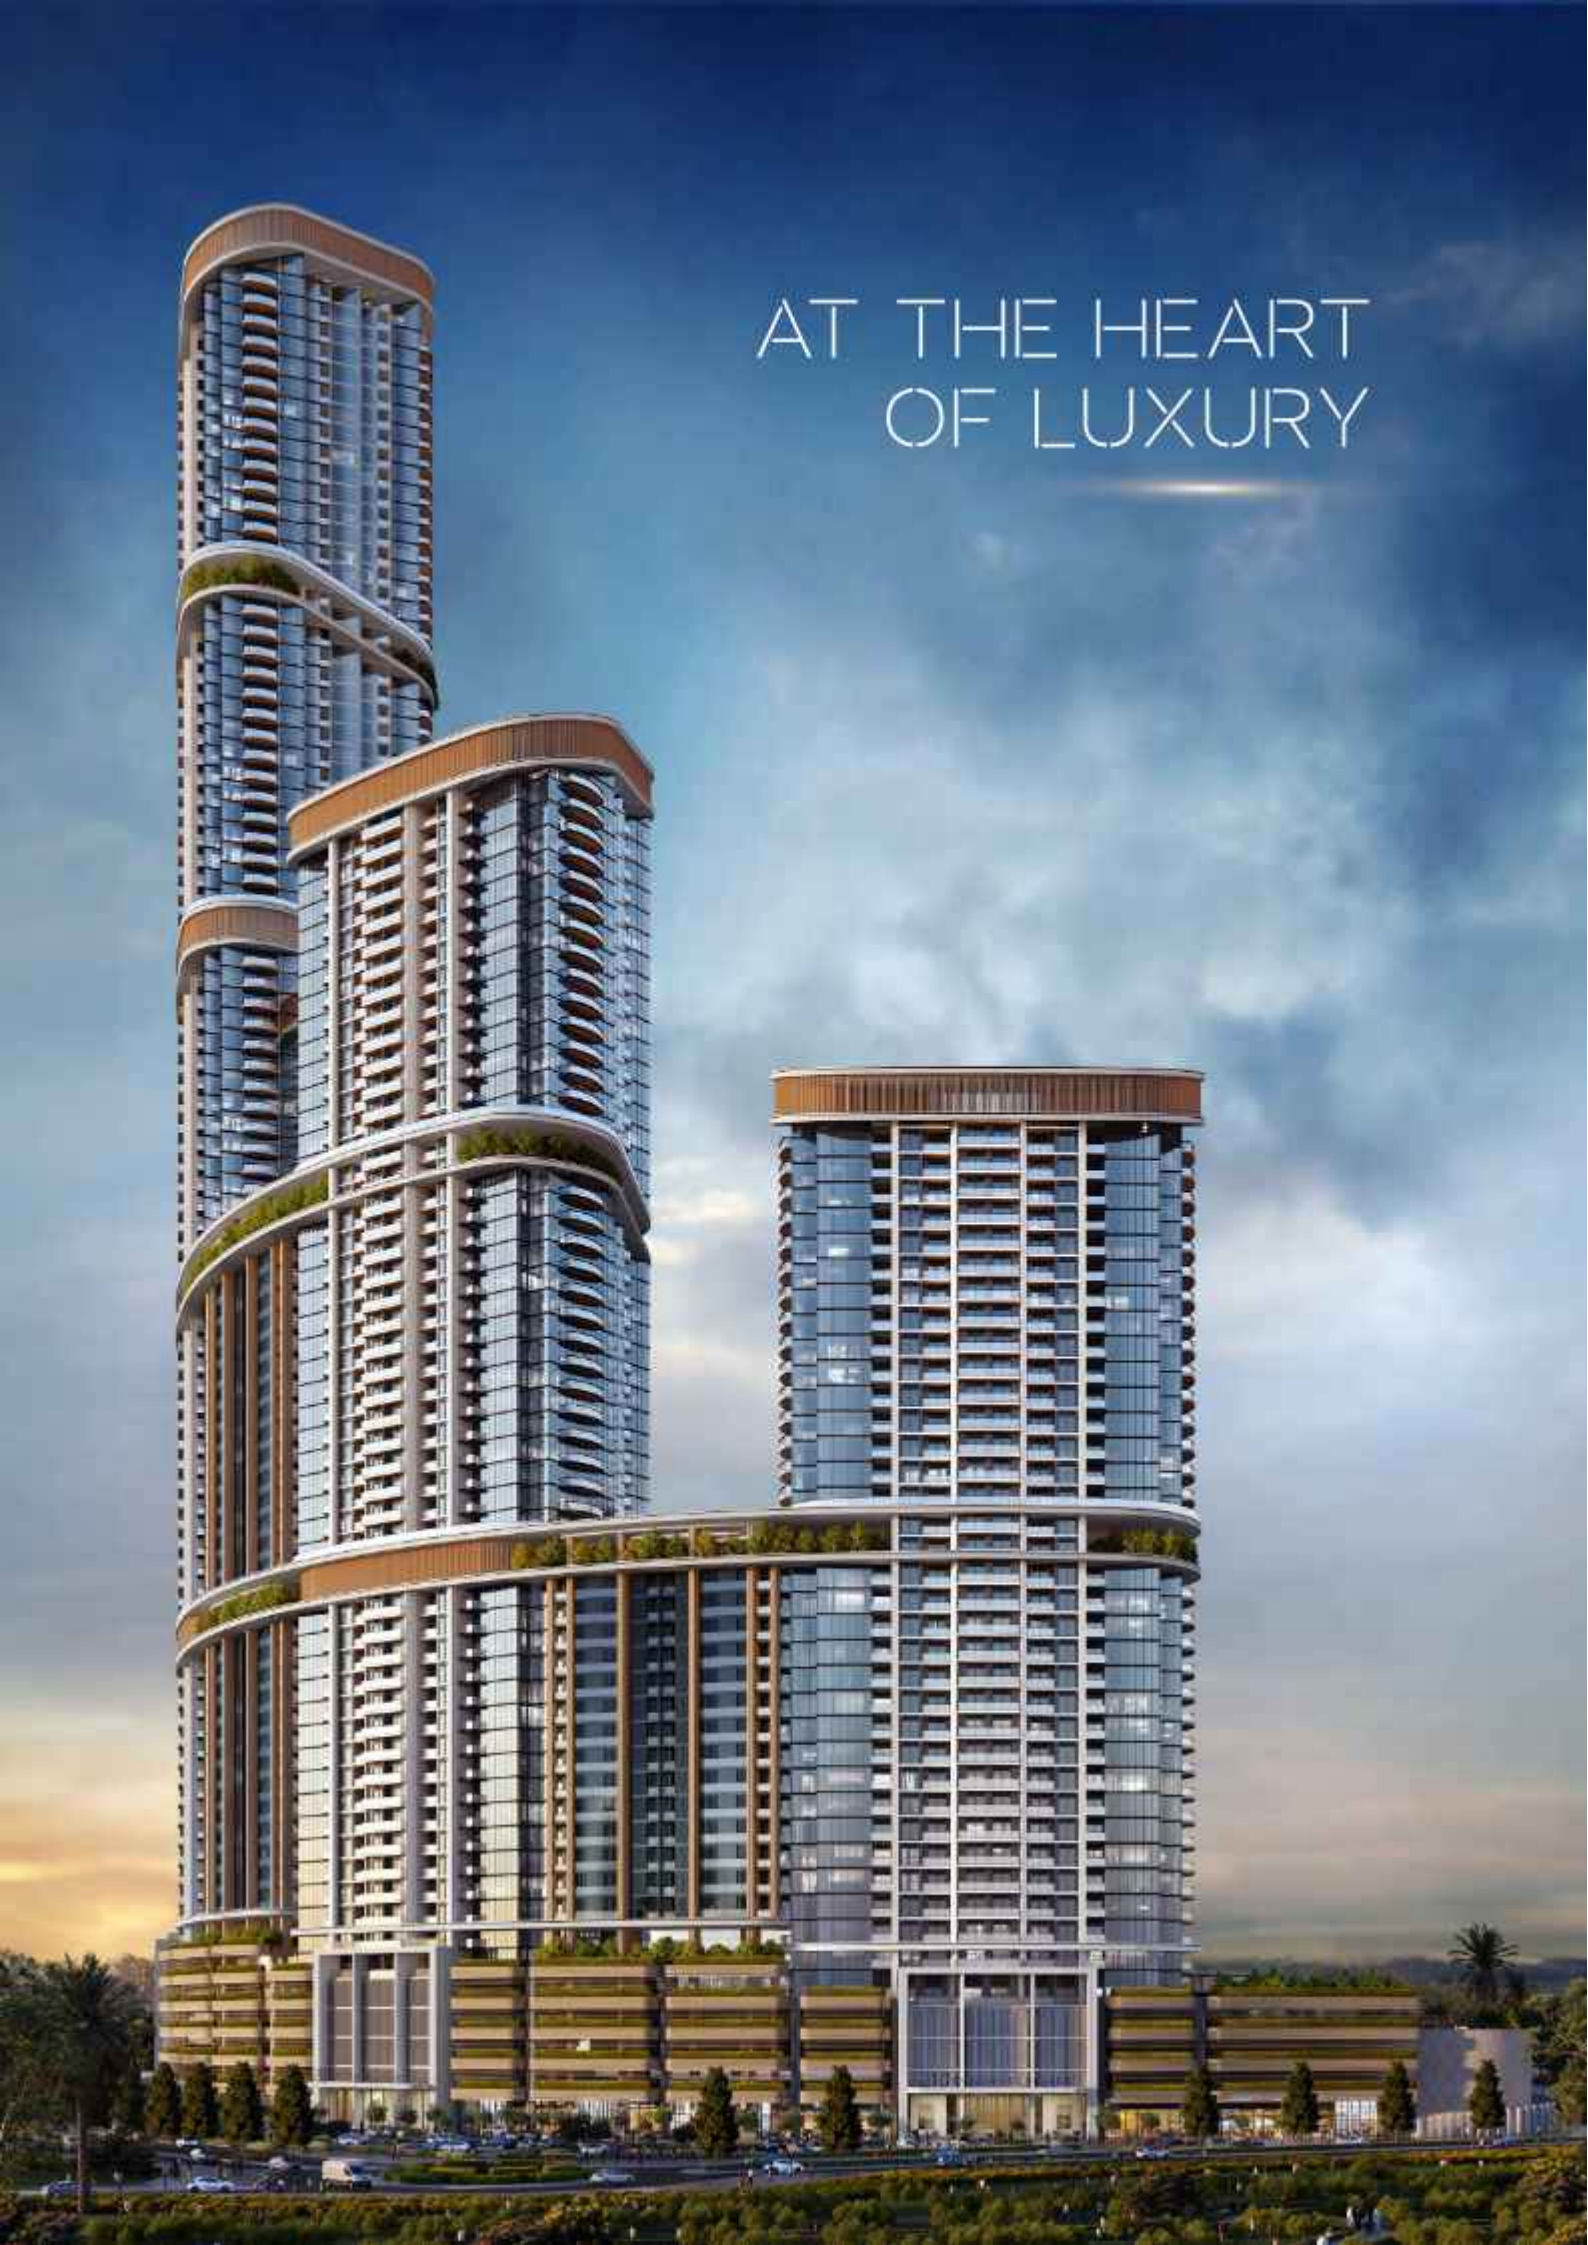

AT THE HEART
OF LUXURY