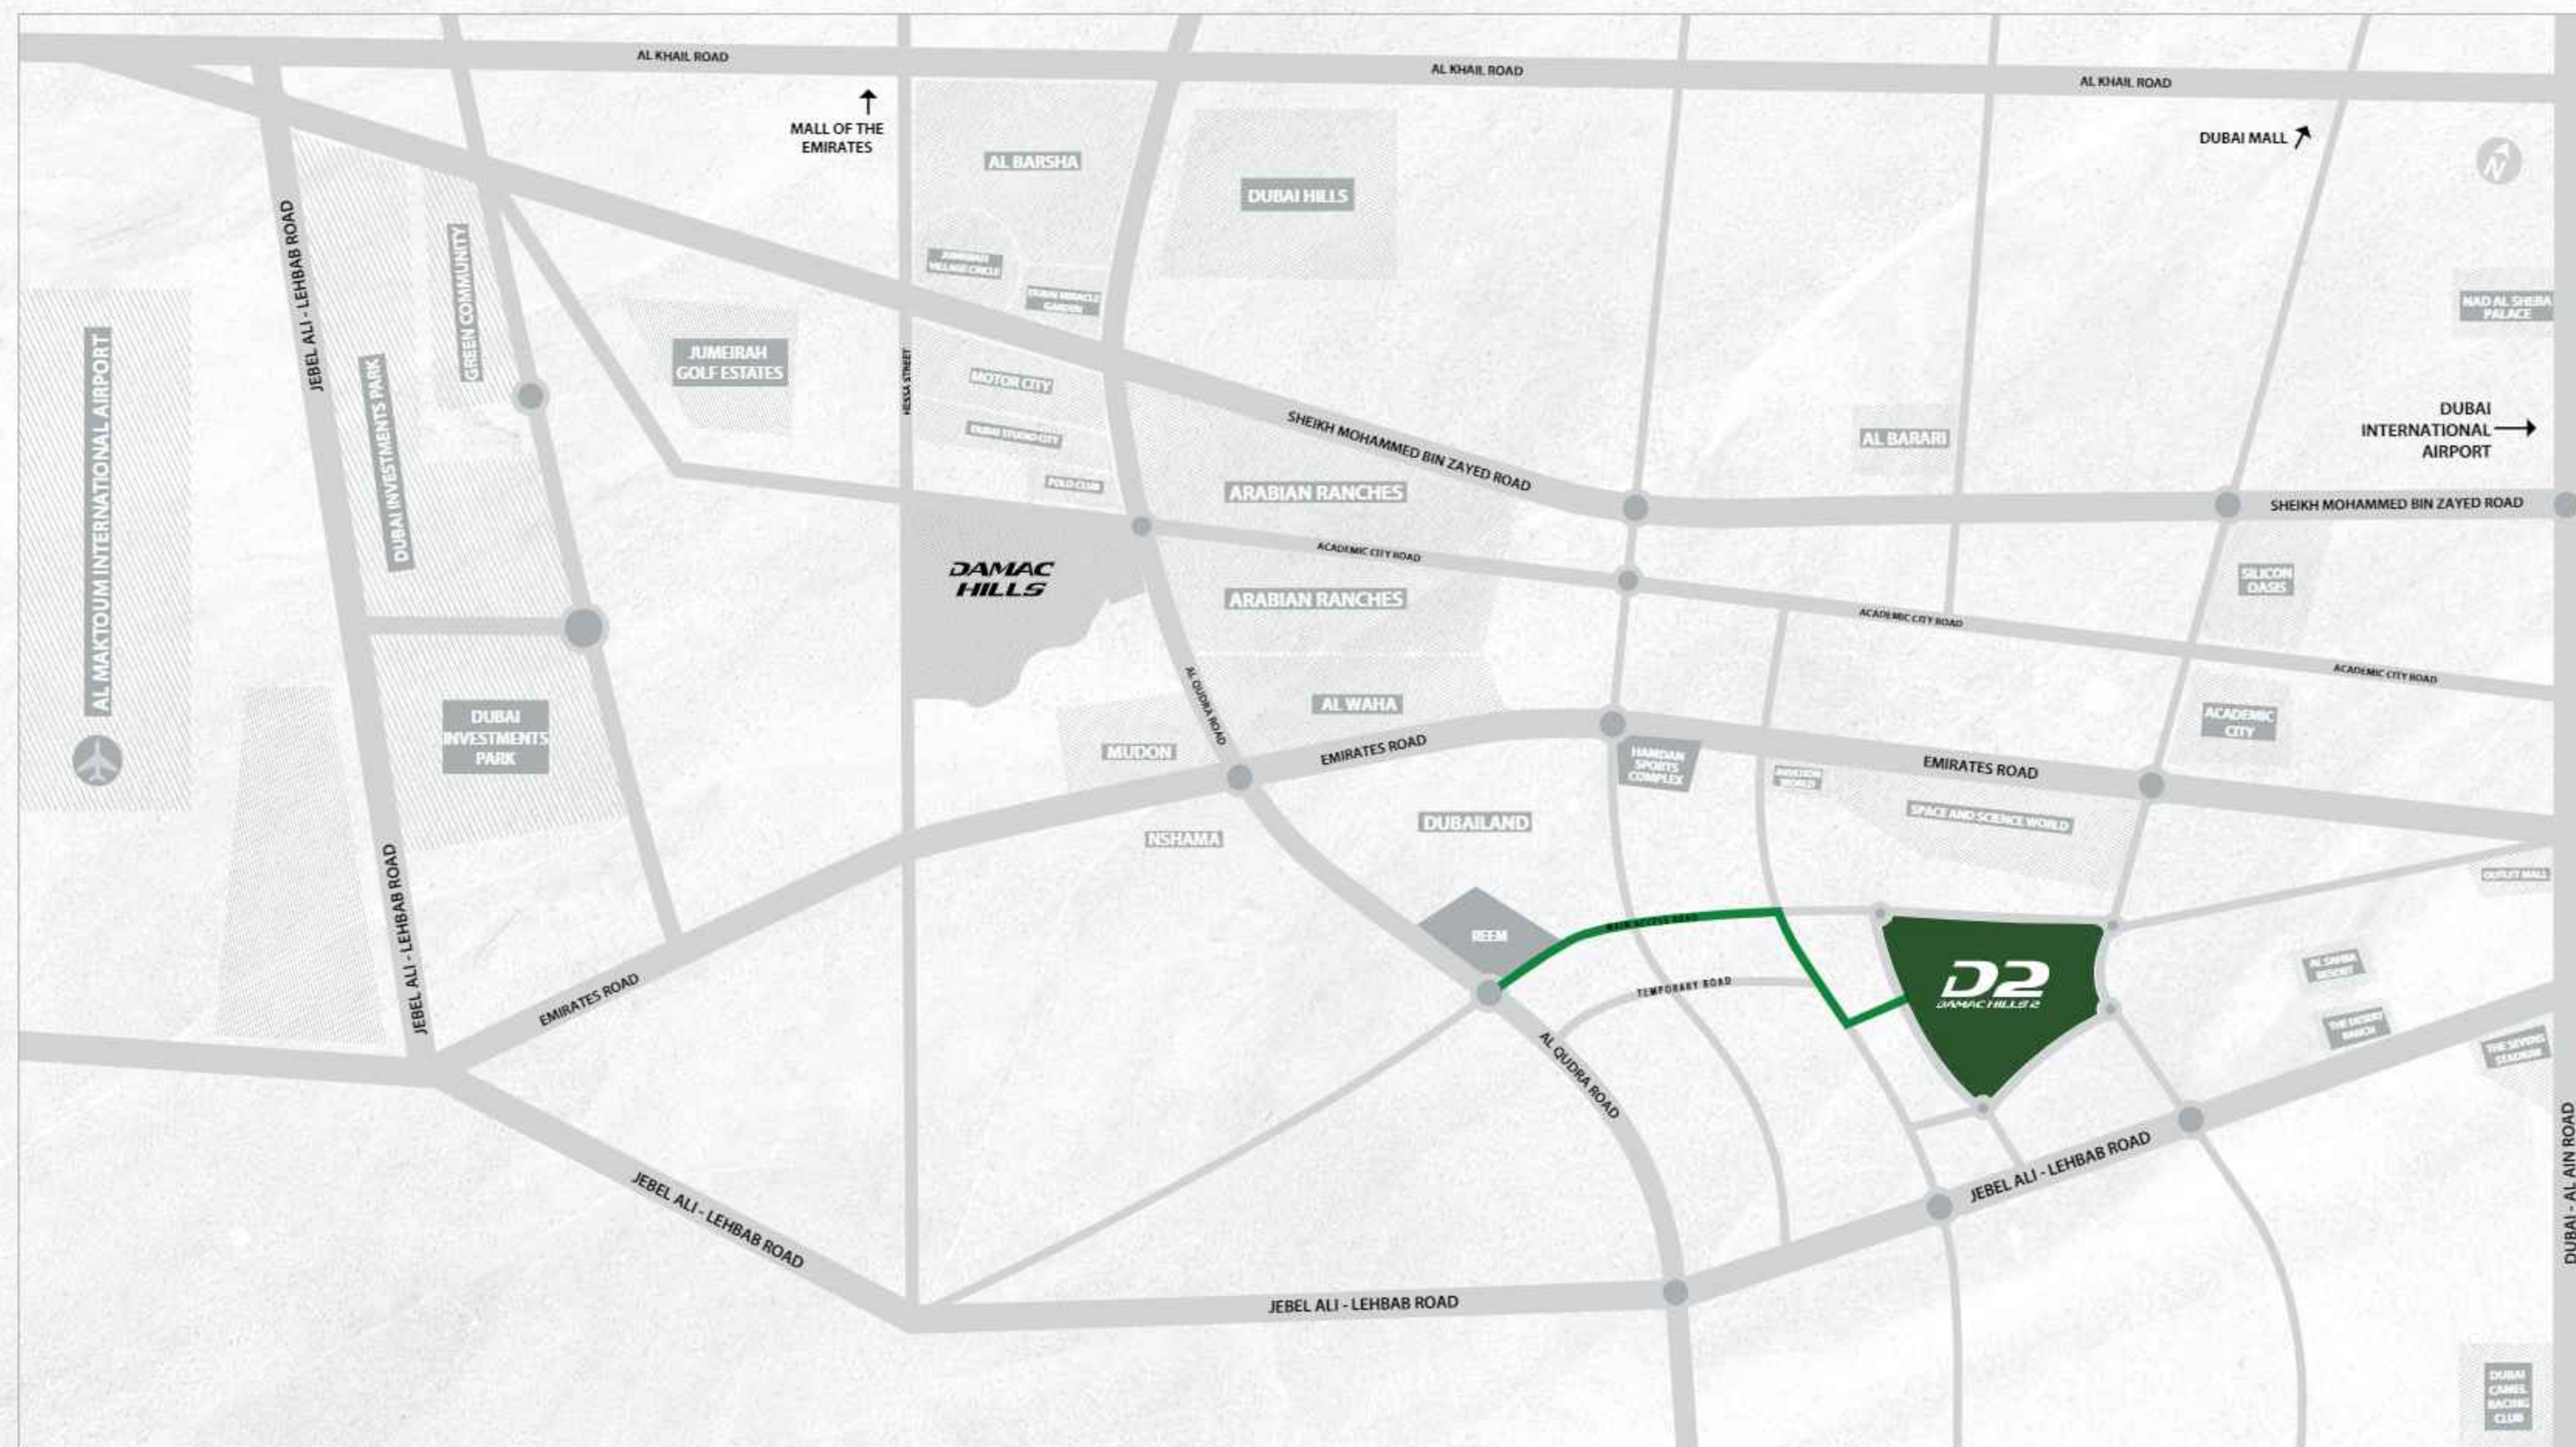

MINUTES FROM IT ALL

15 MINS

DAMAC Hills

25 MINS

Global Village

25 MINS

IMG Worlds of Adventure

25 MINS